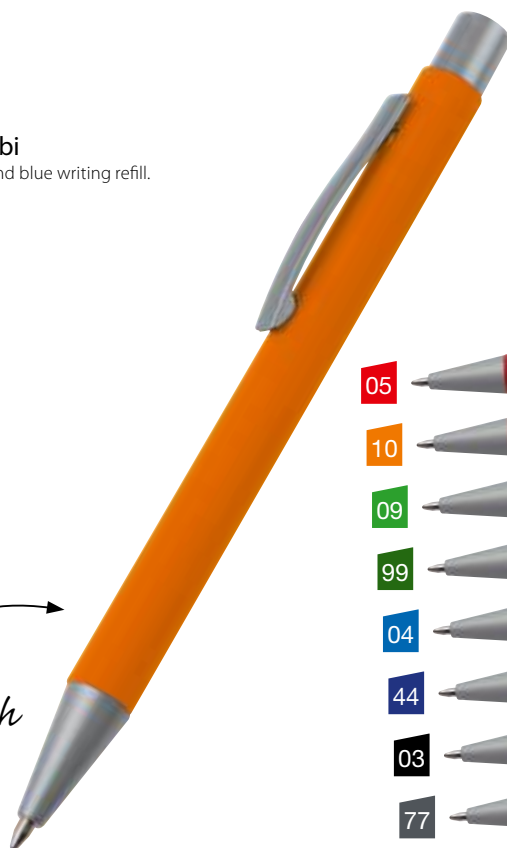

0935

Metal ballpen Abu Dhabi

Metal ballpen in optional colors and blue writing refill.

Size: 14 x ø 1 cm

Print size: 5 x 0,5 cm

Method of printing: G1

Rubber-finish