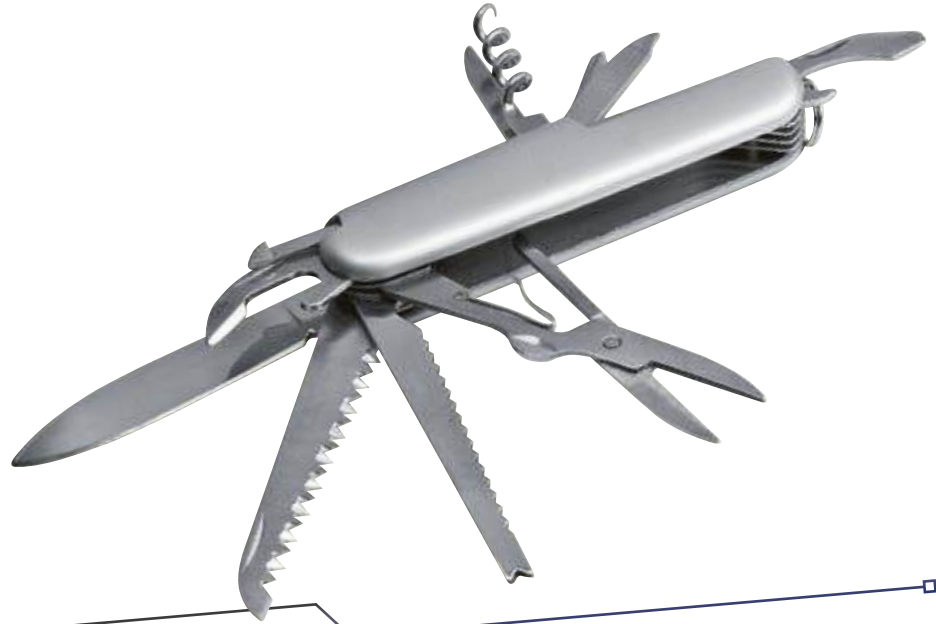

9104

Pocket knife Tijuana

This handy-multi function pocket knife with silver lacquered plastic frames is practical and a good companion for many occasions. 15 pieces, in addition to a big blade there is, a big and a small saw, scissors, nail file and cleaner, can opener, bottle opener, corkscrew, toothpick, tweezers, head and slotted screwdriver, bodkin as well as a key ring.

Size: 9 x 2,5 x 1,5 cm

Print size: 3,5 x 1,2 cm

Method of printing: T2