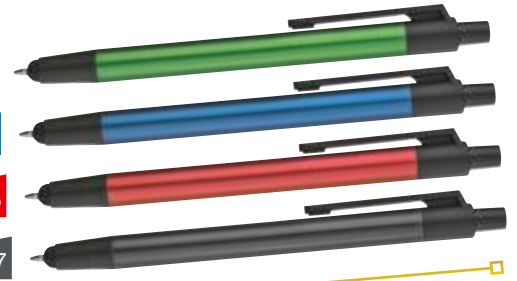

0067

Metall ballpen Speedy 1

Aluminum ballpoint pen in multiple colors with touch screen function.

Size: 14,5 x ø 1 cm

Print size: 5 x 0,6 cm

Method of printing: G0,T4

Touch-Pen

09

04

05

77

2885

Metal writing set Birmingham

Metal writing set including a ballpen with touch pen tip and a mechanical pencil with two pencil leads.

Size: 6,2 x 5 x 1,9 cm

Print size: 4 x 0,6 cm

Method of printing: G2

Touch-Pen

mechanical pencil

2785

Metal ball pen with touch function Arese

Metal ballpoint pen with touch function on the cap.

Size: 14,3 x ø 1,3 cm

Print size: 3,5 x 0,7 cm

Method of printing: G2

Touch-Pen