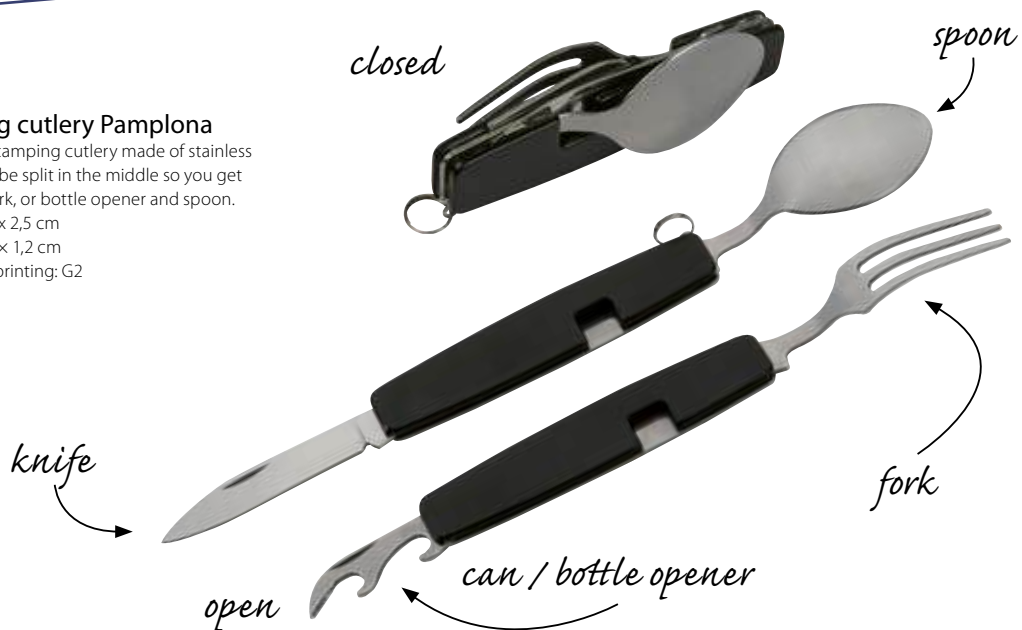

0816

Camping cutlery Pamplona

Two-piece camping cutlery made of stainless steel. It can be split in the middle so you get knife and fork, or bottle opener and spoon.

Size: 8,6 x 3 x 2,5 cm

Print size: 4 x 1,2 cm

Method of printing: G2