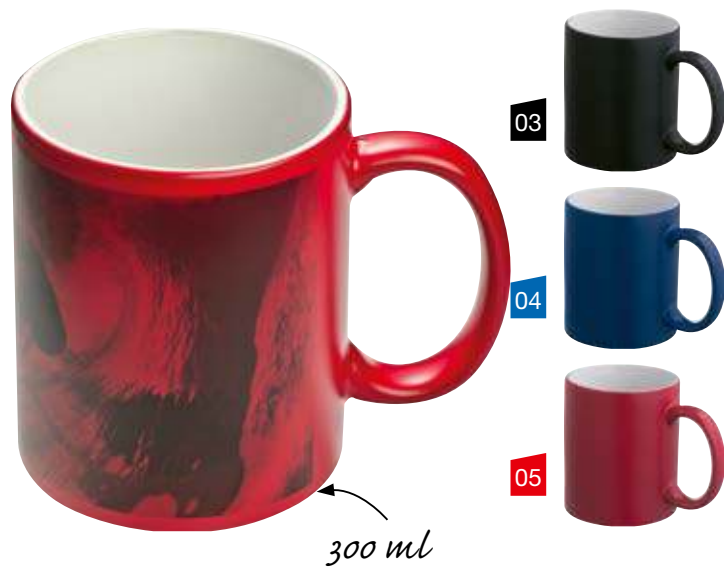

3438

Colour-changing sublimation mug Sirmione

Impress your customers with this unique sublimation mug (300ml). The sublimation technique is ideal for a realistic photo print and is already possible for small quantities. We recommend hand wash only.
Size: 11,5 × 8 × 9,5 cm
Print size: 19 × 8 cm
Method of printing: SU