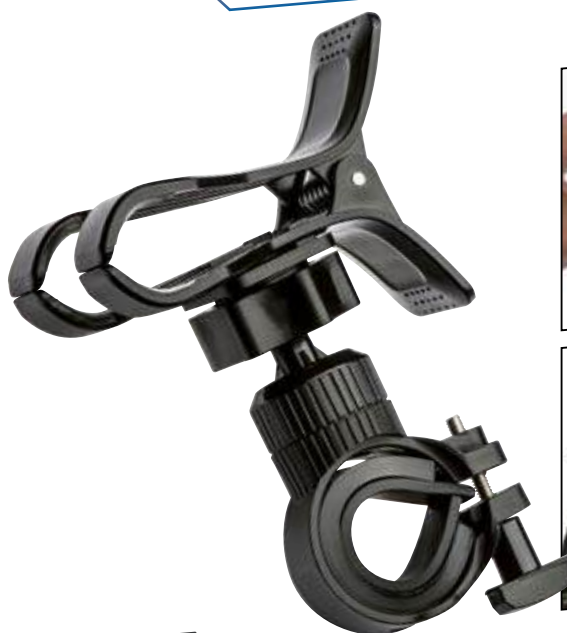

0355

Mobile phone holder Enschede

Smartphone holder for the bicycle handlebar, easy to place and your smartphone will be safely-kept while riding.

Size: $8 \times 5,8 \times 11,5$ cm

Print size: 4×2 cm

Method of printing: T2