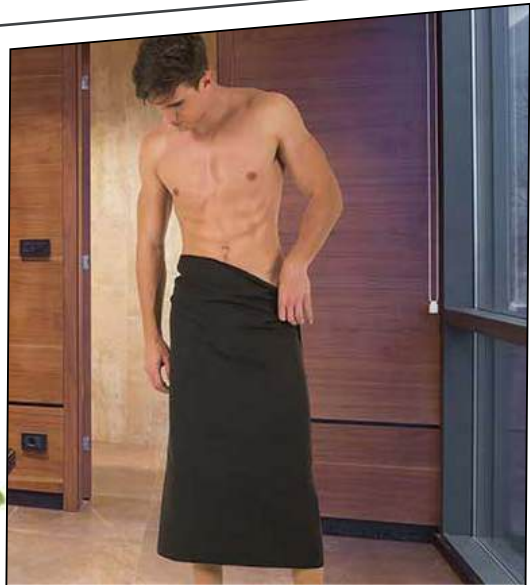

**SUPERIOR SPA
TOWELS**

SPA03050 GUEST TOWEL

Information: Superior SPA Towels in small hand towel size made of fine cotton. Non shrinking border.

Material: 400 g/m²

Packing: 60 pcs/carton

Size: 30 × 50 cm

**SUPERIOR SPA
TOWELS**

06

05

04

SPA50100 HAND TOWEL

Information: Superior SPA Towels, 50x100cm size made of fine cotton. Non shrinking border.

Material: 400 g/m²

Packing: 60 pcs/carton

Size: 50 × 100 cm

**SUPERIOR SPA
TOWELS**

06

05

04

SPA70140

Bath towel

Superior SPA Towels, made of fine cotton.

Size: 70 × 140 cm • 400 g/m² • 30 pcs/carton

Method of printing: S2,H

CRAWL

CRAWL Sport Towel

Microfiber towel made of 80% polyester, 20% polyamide. 225 gr/m2. Single packing.

Size: 90 × 150 cm

Method of printing: S2