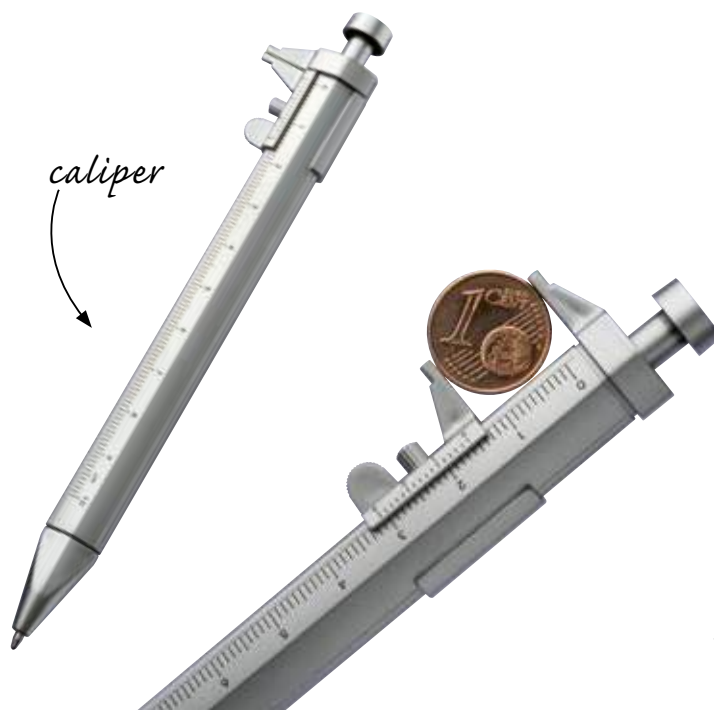

1972

Plastic Ball pen with sliding caliper Prescott

Plastic ballpoint pen with ruler and calliper.

Size: 14,7 x 1,2 x 0,9 cm

Print size: 4,5 x 0,8 cm

Method of printing: T1