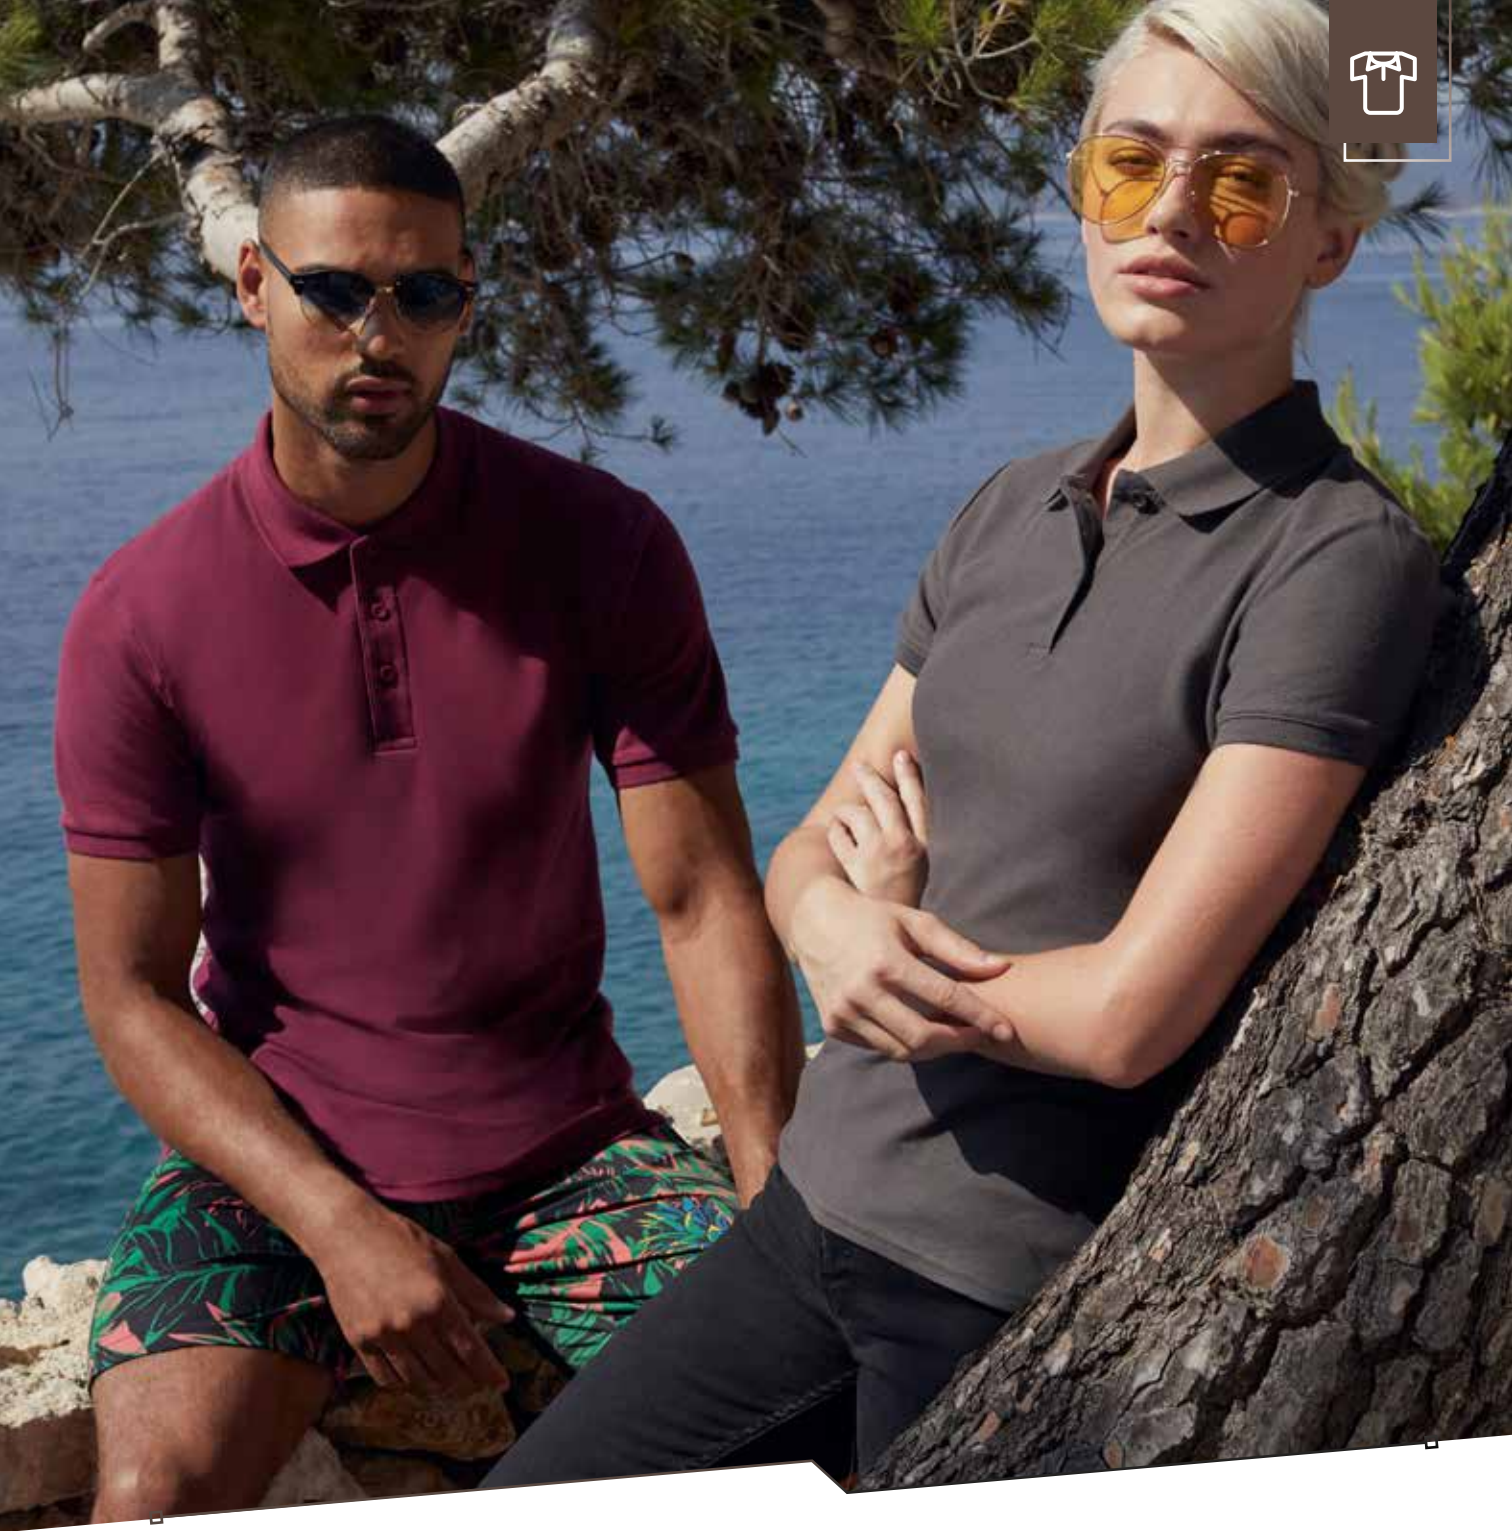

FU21 PREMIUM POLO

632180 • S-2XL • 180 g/m² • 36 pcs/carton
Nicely colored, pretty comfortable and quite nicely profitable. Polo 100% ring-spun combed cotton, 3-button placket, buttons in matching color fashion side vents, neck reinforced with neckband in the same color, rib-knit collar and cuffs.

FRUIT OF THE LOOM.

FN01 LADY FIT PREMIUM POLO

630300 • XS-2XL • 180 g/m² • 36 pcs/carton
New ladies polo shaped side seams with side vents for feminine fit, two-button placket in the same colour like poloshirt.

WHITE	ORANGE	AZURE BLUE
ASH	RED	ROYAL BLUE
HEATHER GREY	BURGUNDY	NAVY
LIGHT GRAPHITE	PURPLE	DEEP NAVY
BLACK	FUCHSIA	FOREST GREEN
KHAKI	LIGHT PINK	BOTTLE GREEN
SUNFLOWER	SKY BLUE	LIME

WHITE	RED	ROYAL BLUE
HEATHER GREY	BURGUNDY	NAVY
LIGHT GRAPHITE	PURPLE	DEEP NAVY
BLACK	FUCHSIA	FOREST GREEN
KHAKI	LIGHT PINK	KELLY GREEN
SUNFLOWER	SKY BLUE	LIME
ORANGE	AZURE BLUE