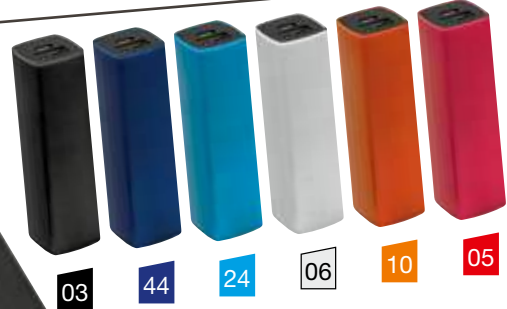

2.200 mAh

3513

Powerbank Miami Beach

This easy-to-use, external metal battery with a capacity of 2200 mAh pulls every smartphone out of trouble. The USB cable included in the package can be recharged from a PC.

Size: 9,5 × 2,4 × 2,2 cm

Print size: 5 × 1,5 cm

Method of printing: T2,UV