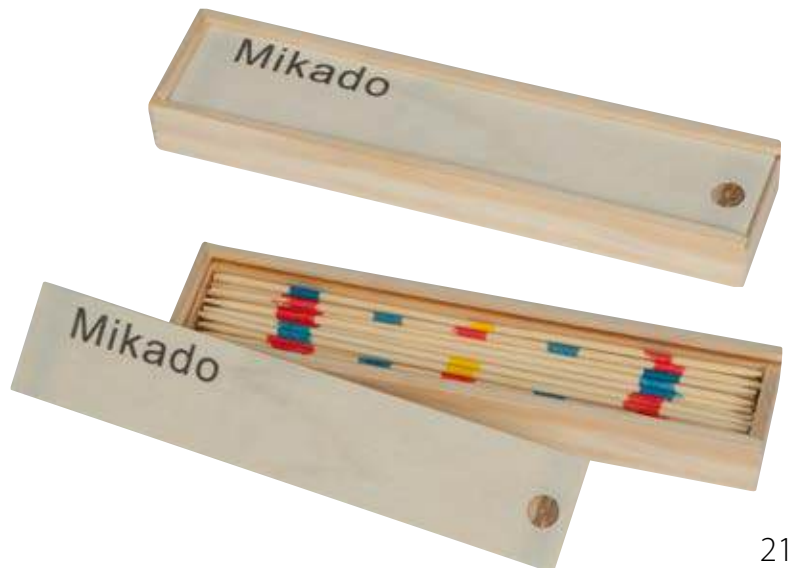

tools

0850

Multifunctiontool Peer

Multifunctional tool with two blades, file, saw, slotted screwdriver and bottle opener, it is also a fully functional hammer.

Size: 15 x 6,5 x 2,9 cm

Print size: 1,5 x 1,5 cm