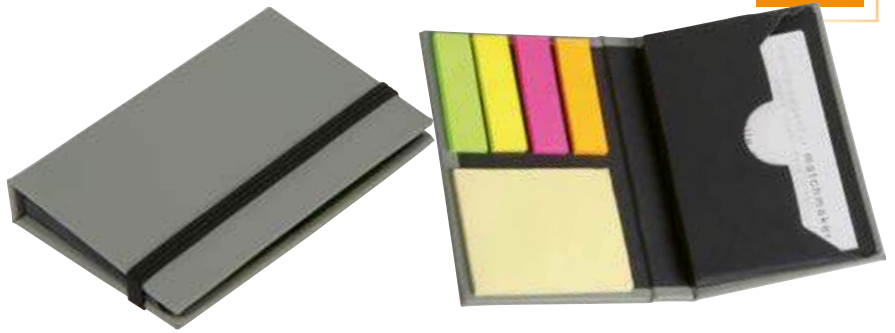

0828

Business card holder Burgos

Cardboard business card case in PU cover with rubber closure, four colored sticky marker strips (25 in each color) and a small sticky notes pad (25 sheets.)

Size: 10,2 x 6,5 x 1,7 cm

Print size: 5 x 3 cm

Method of printing: T2