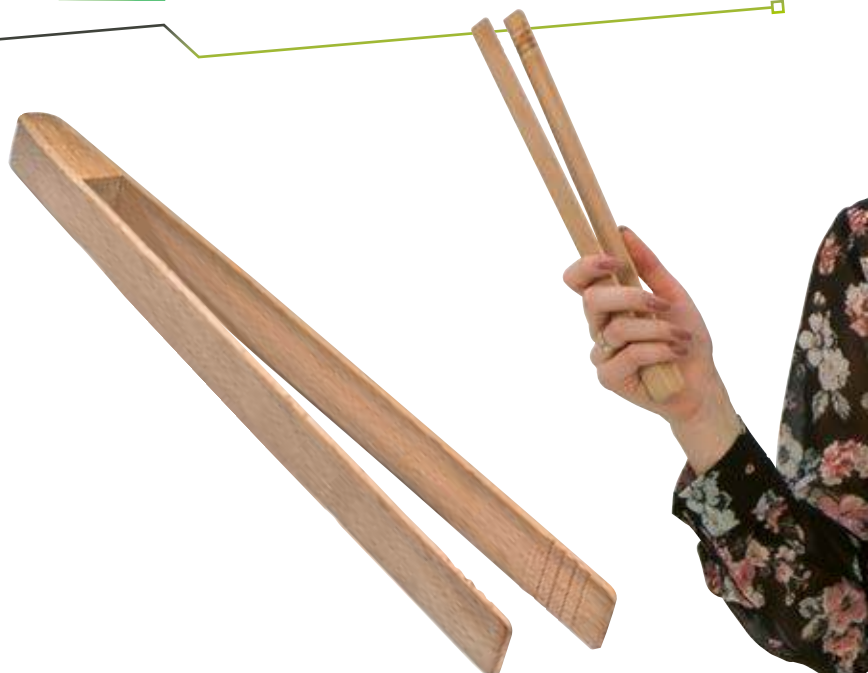

Tea box Damaskus

With this beautiful tea box made of bamboo, your tea bags are protected from moisture and light.

Size: 21 x 6,5 x 8,5 cm

Print size: 6 x 4 cm

Method of printing: T2,G3

3487

Wooden barbecue tong

Orange Country

Beech wood tongs, practical for barbecue.

Size: 35 x 2 x 0,3 cm

Print size: 6 x 1,3 cm

Method of printing: T2,G3

3283

Cheese chopping board Pesca

Cheese board made of wood (rubberwood), includes a cheese knife, a cheese fork, and a waiter's knife.