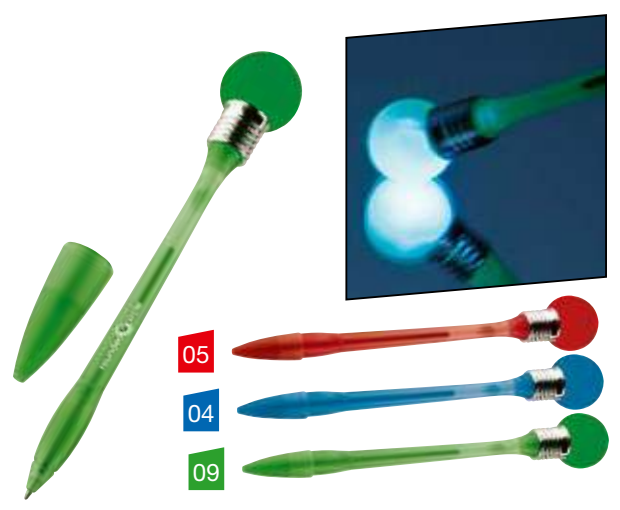

0472

LED Ballpen Duisburg

Black plastic ballpoint pen with rotating LED head and carabiner on top.
Size: 15 x 3,6 x 1,3 cm
Print size: 2x2 cm
Method of printing: T2

1801

Plastic ball pen Light Bulb

Tap the pen on your desk and the LED flashing light will go on. Ballpen with blue-writing plastic refill and three durable button cells.
Size: 19 x ø 2,7 cm
Print size: 5 x 0,4 cm
Method of printing: T1

3042

Ball pen Bayamo

Rubber gimmick pen with smiling face and stand.
Size: ø 5,4 x 18 cm
Print size: 2 x 1 cm
Method of printing: T2