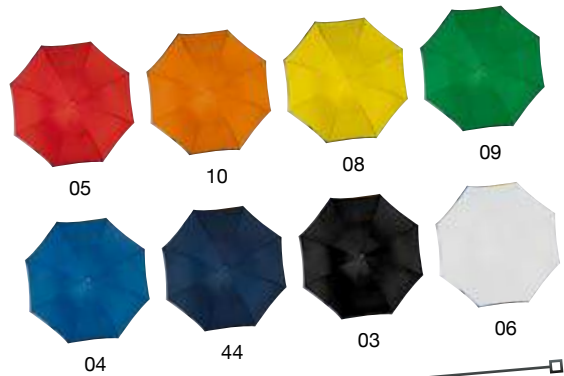

Size: ø 100 x 85 cm

Print size: 20 x 15 cm

Method of printing: S2

Ø 100 cm

Automatic

5086

Automatic walking-stick umbrella Le Mans

This umbrella is perfect for the smallest advertising budget. Its features are marvellous: metal bars, straight wooden grip and coloured and white panels made of 170T Polyester. Each umbrella is packed in a single poly bag.
 Size: ø 100 × 83 cm
 Print size: 20 × 15 cm
 Method of printing: S2