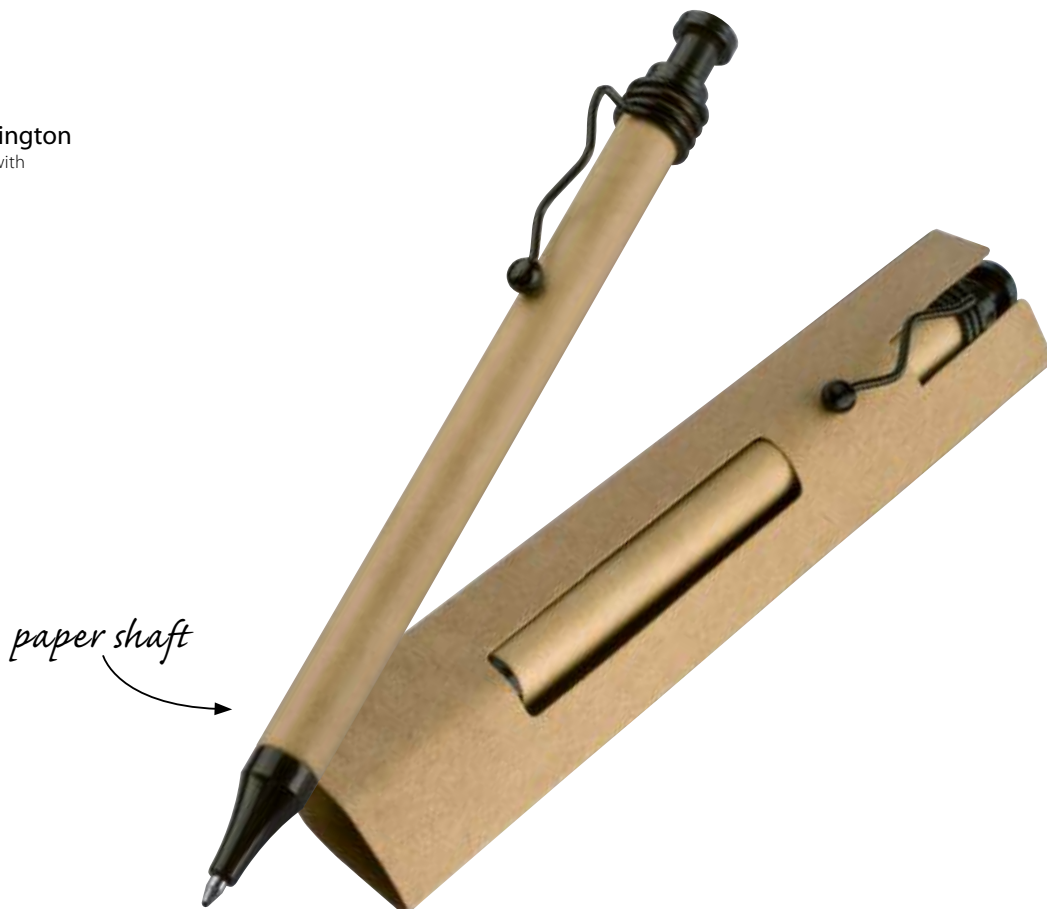

Method of printing: T1

0896

Carpenter pencil Eisenstadt

Wooden pencil with ruler on one side of the product, while the other side offers a large surface for the logo.
Size: 17,8 x 1,2 x 0,7 cm
Print size: 7 x 0,8 cm
Method of printing: T1