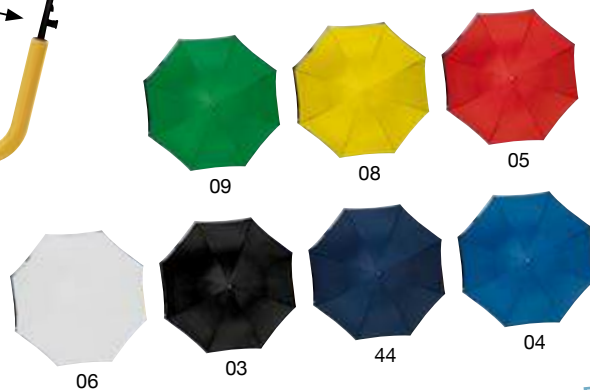

5202

Automatic umbrella with UV protection Avignon

This automatic umbrella with a soft foam grip is fancy, noble and really popular. It is extremely light-weight and features 190T polyester, which is matt silver-coated on the inside for UV protection reasons. Each umbrella is packed in a single poly bag.

Size: ø 100 x 85 cm

Print size: 20 x 15 cm

Method of printing: S2