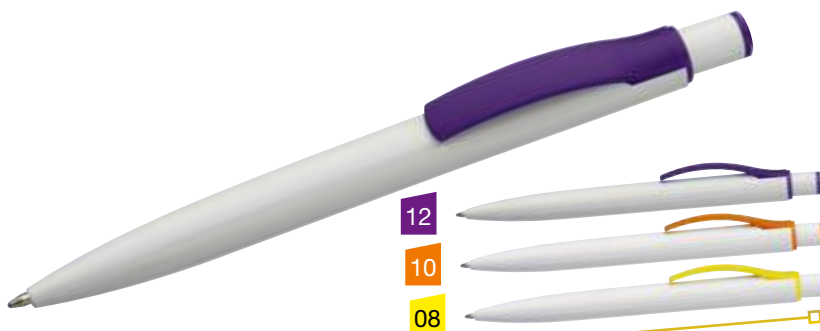

7902

Plastic ball pen Legnano

This plastic ballpen (blue-writing) impresses with its simple design in white.

Size: 14 x ø 1,2 cm

Print size: 4 x 1,5 cm

Method of printing: T1,UV