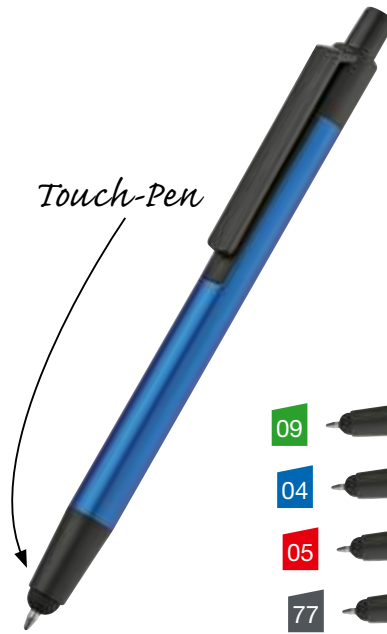

Metall ballpen Speedy 1

Aluminum ballpoint pen in multiple colors with touch screen function.

Size: 14,5 x ø 1 cm

Print size: 5 x 0,6 cm

Method of printing: G0,T4

Touch-Pen

09

04