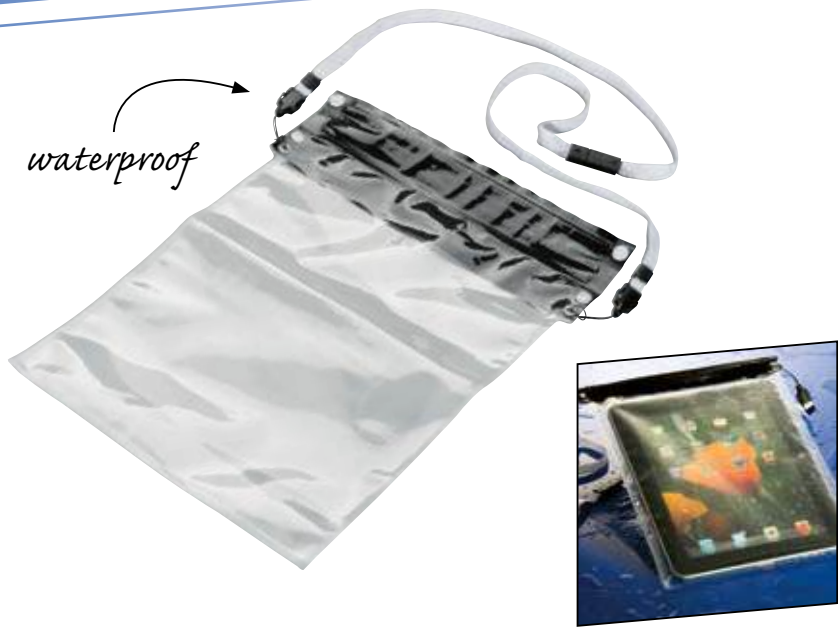

2835

Tablet cover Malta

Your tablet can be safe on the beach in this specially sealed plastic case! The special closure prevents water or sand from damaging the tablet while still using it!

Size: 34,6 x 23,1 x 0,5 cm

Print size: 6 x 2 cm

Method of printing: S2