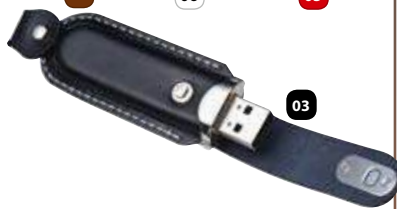

03

U8731

USB

USB made of syntetic lether with magnetic closure. Minimum order quantity: 50pcs. Single packing in paper box.