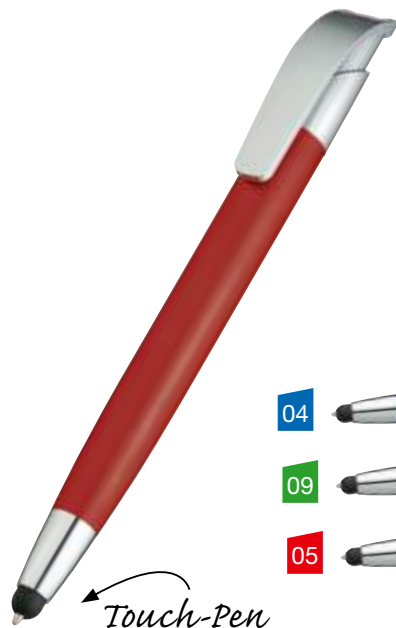

3290

Ball pen with touch pen Davos

Ballpoint pen with touch function and blue-writing plastic refill.
Size: 14 × ø 1,2 cm
Print size: 4 × 0,6 cm
Method of printing: T1