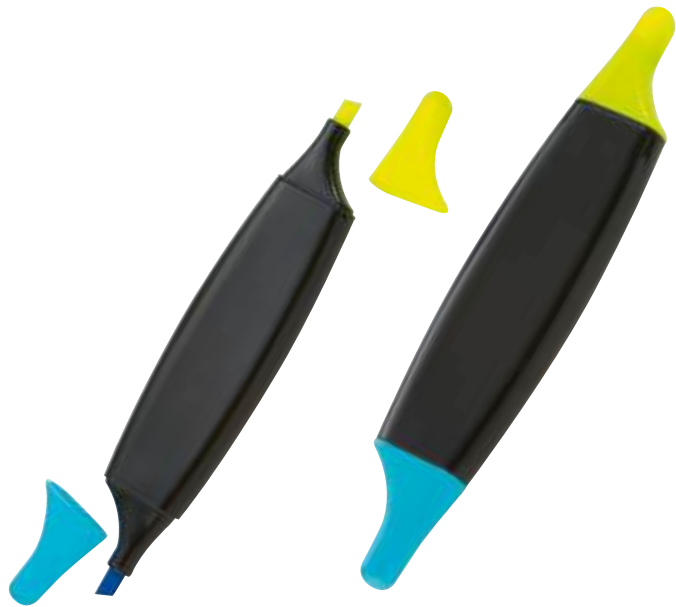

0619

Highlighter Colorado Springs

Plastic highlighter with yellow and blue markers.

Size: 12,5 x 2,5 x 0,9 cm

Print size: 4 x 1 cm

Method of printing: T1