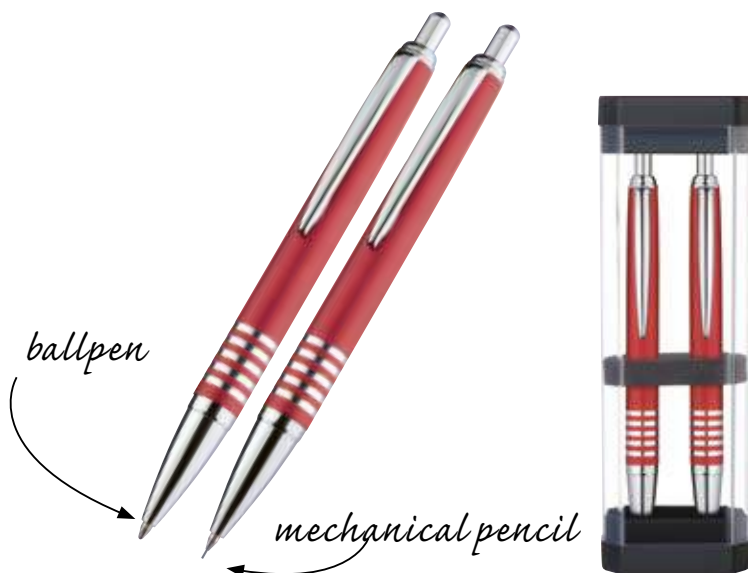

1094

Metal writing set Cologne

Elegant duo, metal writing set that includes a mechanical pencil (1HB 0.5 mm mine + 1 reserve) and a ballpoint pen (black writing metal refill) in a transparent box.
Size: 16 × 5,1 × 2,8 cm
Print size: 4 × 0,7 cm
Method of printing: G2