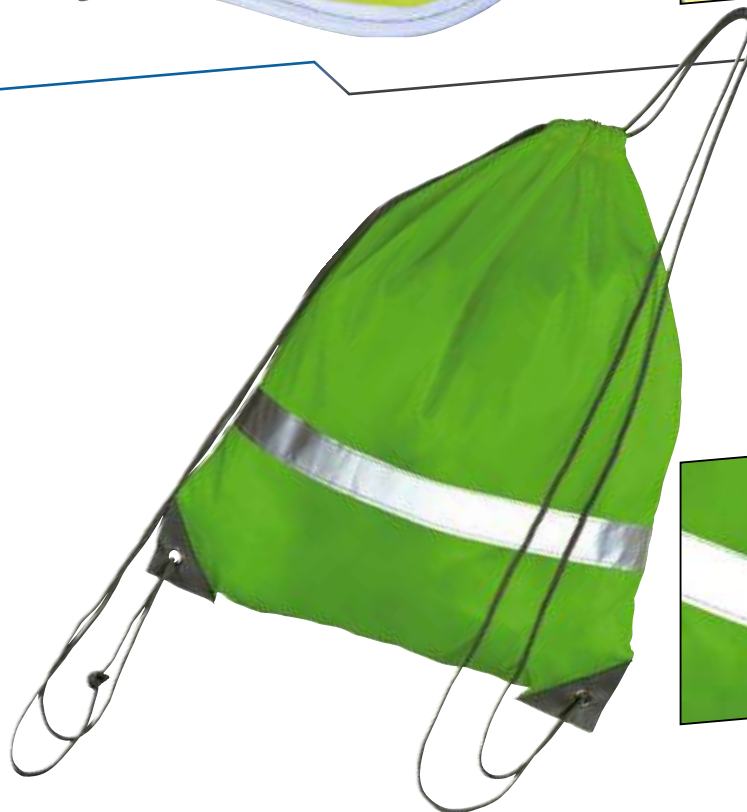

0121

Belt bag Montero

Waterproof belt pouch with reflective stripes around the zipper and click closure.
Size: 26,5 x 11,4 x 0,2 cm
Print size: 10 x 5 cm
Method of printing: S2

2888

Children safety jacket Ilo