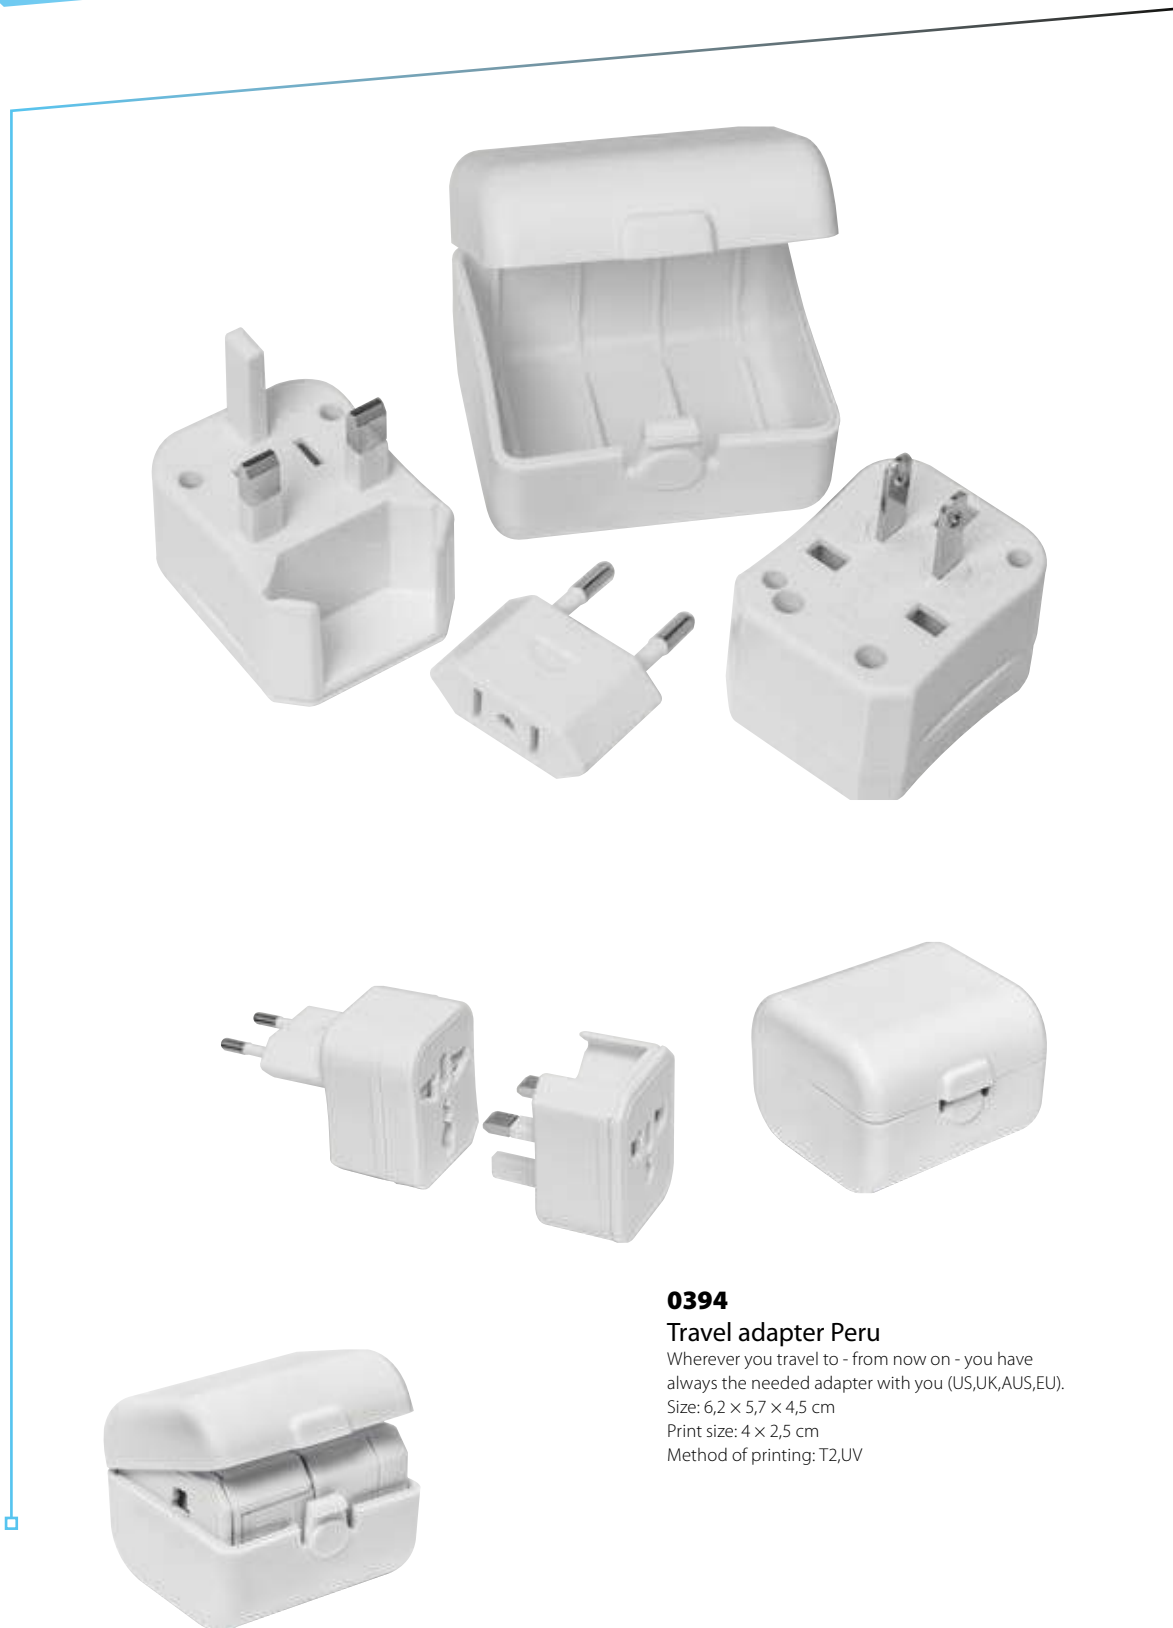

0394

Travel adapter Peru

Wherever you travel to - from now on - you have always the needed adapter with you (US,UK,AUS,EU).

Size: 6,2 × 5,7 × 4,5 cm

Print size: 4 × 2,5 cm

Method of printing: T2,UV