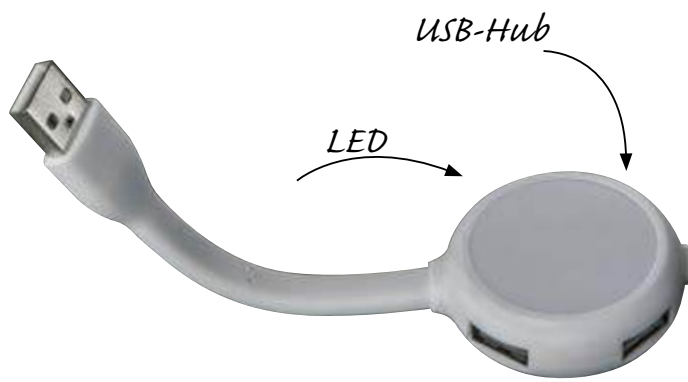

0657
USB hub Sheffield
USB hub with LED light and 4 slots.
Size: 14,5 x 4,4 x 1,5 cm
Print size: ø 2,5 cm
Method of printing: T2

8772
USB hub 2.0 Tripoli
USB hub (2.0) with 4 connections, offers a practical memo holder.
Size: 7 x 9,6 x 4,6 cm
Print size: 2 x 2 cm
Method of printing: T2

8771
USB hub Rotterdam
Modern USB 2.0 hub with three ports.
Size: 23,4 x 2 x 1,5 cm
Print size: 5 x 1,3 cm
Method of printing: T2

0846
Table fan Bali
Quiet, swiveling USB table fan with a lot of power.
Size: 14,5 x 9,5 x 14 cm
Print size: ø 4 cm
Method of printing: T2