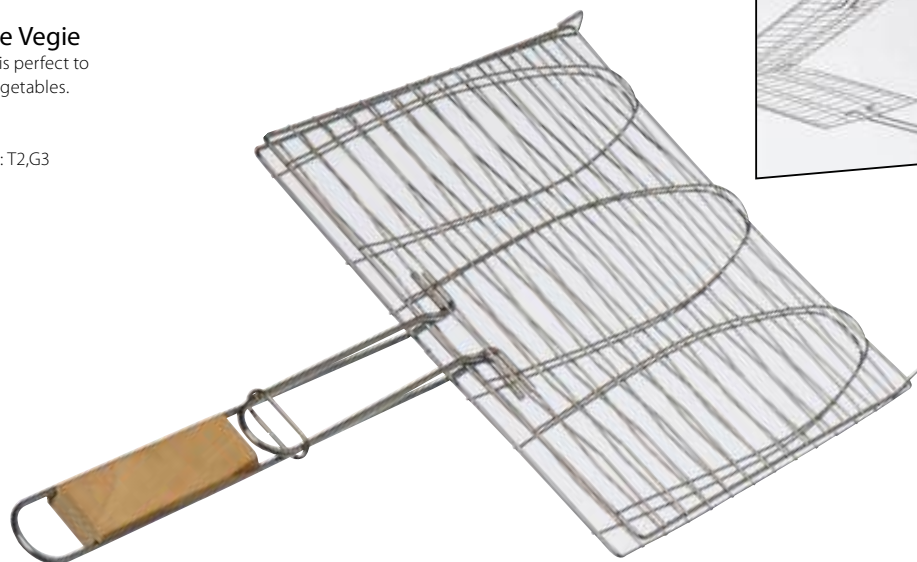

0685

Cooking grate Vegie

This cooking grate is perfect to barbecue fish or vegetables.

Size: 28 x 59 x 1 cm

Print size: 5 x 2 cm

Method of printing: T2,G3

**SUPERIOR SPA
TOWELS**

SPA03050 GUEST TOWEL