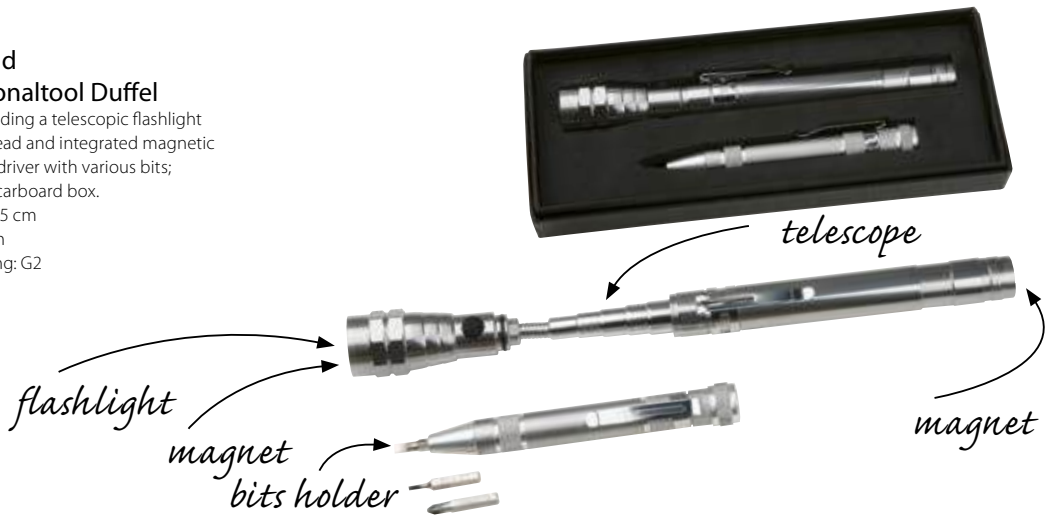

0851

Set torch and multifunctional tool Duffel

Practical set including a telescopic flashlight with bendable head and integrated magnetic ring, and a screwdriver with various bits; packed in a nice cardboard box.

Size: 19,7 x 7,6 x 2,5 cm

Print size: 4 x 3 cm

Method of printing: G2