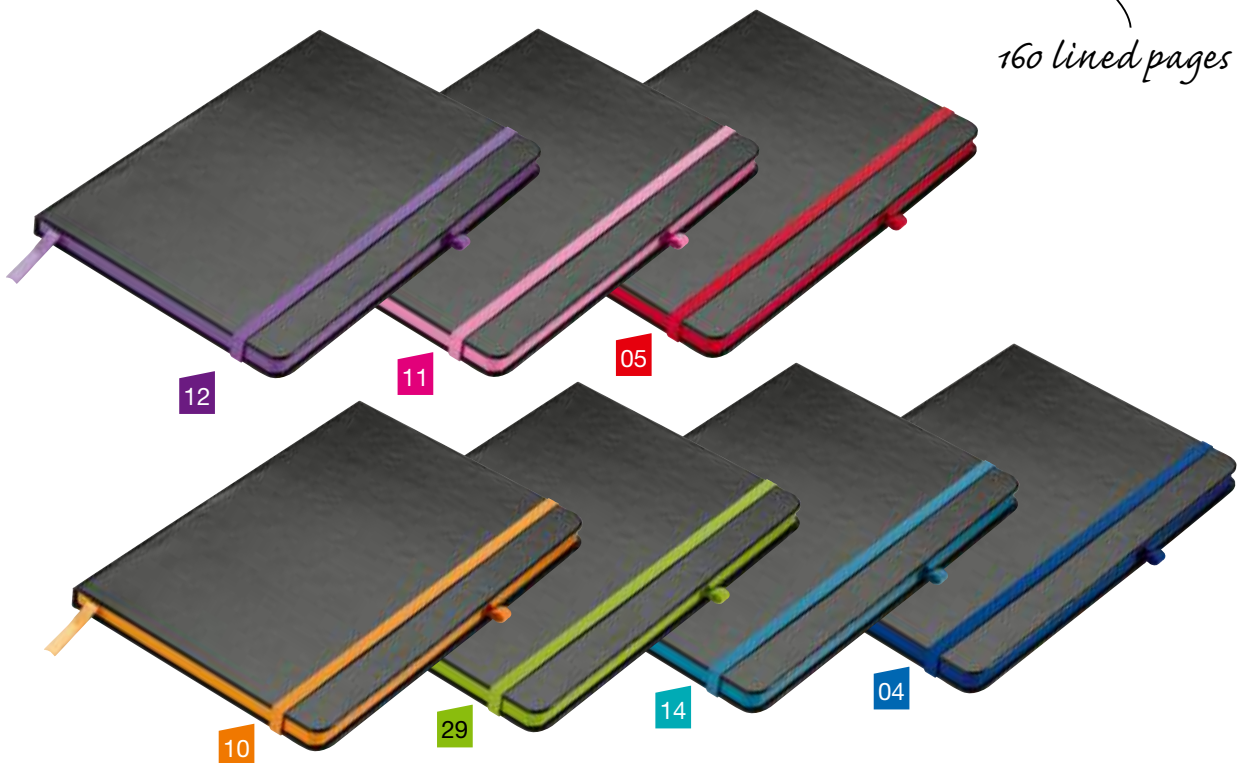

160 lined pages