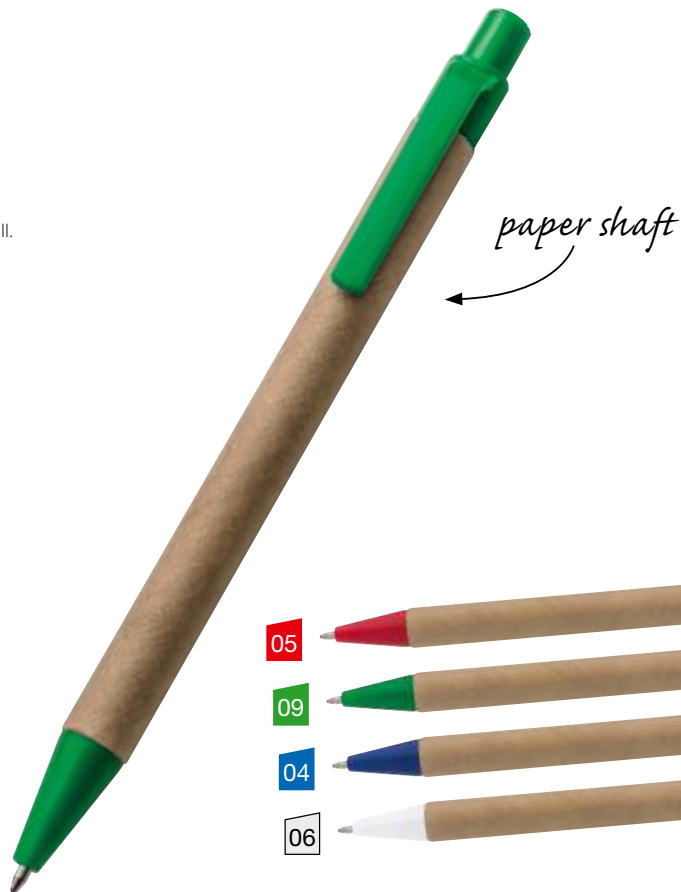

0397

Ball pen Bristol

Ballpoint pen made of recycled paper and colored plastic applications, blue-writing refill.

Size: 14,3 × ø 1 cm

Print size: 3,5 × 0,6 cm

Method of printing: T1,UV