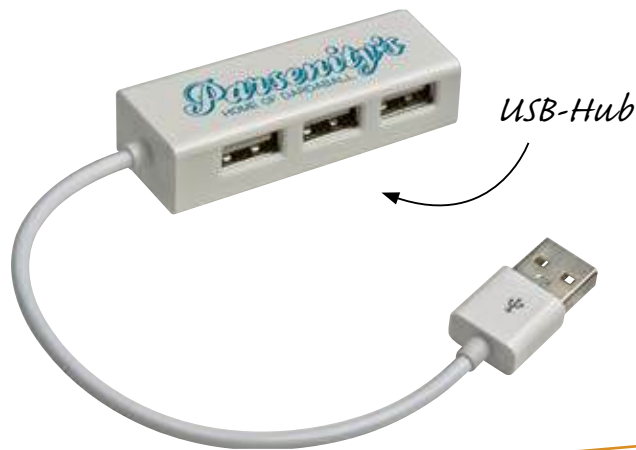

8771
USB hub Rotterdam
Modern USB 2.0 hub with three ports.
Size: 23,4 x 2 x 1,5 cm
Print size: 5 x 1,3 cm
Method of printing: T2