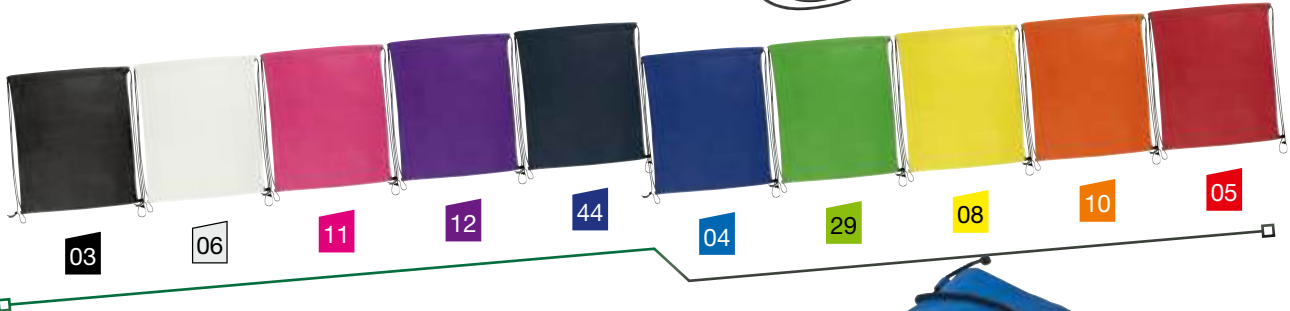

0861

Non-Woven sports bag Seoul

Sports bag in polyester, works as a gym or laundry bag; the drawstring also works as a carrying strap.

Size: 37 x 40,5 cm

Print size: 19 x 19 cm

Method of printing: S2

8515

Sports bag Leopoldsburg

Ideal for the gym or any other sport like e.g. swimming. You have plenty of space for your training stuff in this sports bag made of 210T polyester, which can easily be closed by its simple drawstring. You can use it as a backpack or just hang it over your shoulder. It is also suitable as protection bag for e.g. dirty sports shoes or wet clothes, in order to protect your other clothes in a larger sports or travelling bag. We will print your advertising to the front.

Size: 34 x 42 cm

Print size: 19 x 19 cm

Method of printing: S2