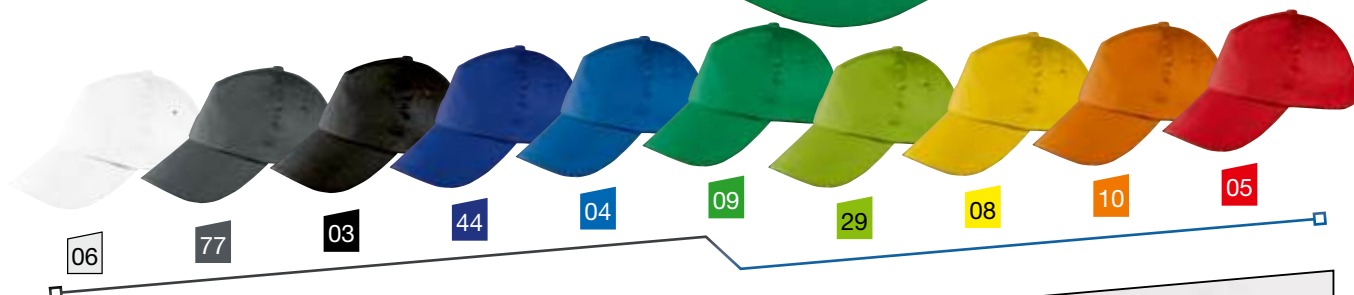

0447

5 panel baseball cap New York

This 5-panel cotton baseball cap is the ideal advertising medium! Available with an adjustable plastic fastener and in various colours.

Size: adjustable

Print size: 9 x 5 cm

Method of printing: S2

PAINTER

Fishing hat

Hat with flange made of 100% cotton. Grammage 175 gr/m2 twill fabric.

Size: adult

Method of printing: S2