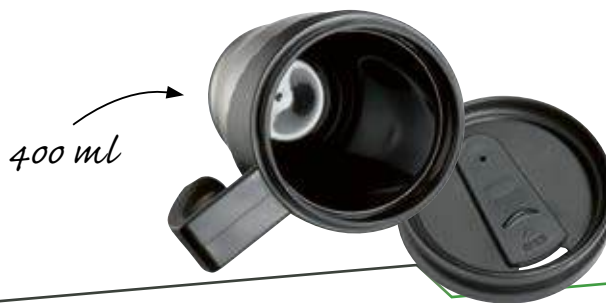

Stainless steel thermo mug El Paso

This 400ml double wall stainless steel thermo cup with sliding cap is practical for journeys and keeps your drinks warm or cold. Fits in all main car cup holders. Packed in a single cardboard box.

Size: 17,3 x $\varnothing$ 8,4 cm

Print size: 5 x 5 cm

Method of printing: G2,M