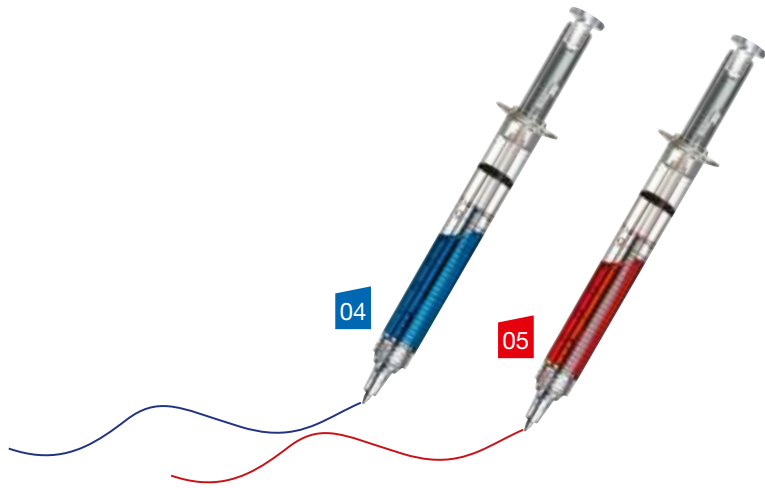

1089

Plastic ball pen Injection

Injection ballpoint pen with blue or red ink according to the color of the pen.

Size: 12,7 × ø 1,2 cm

Print size: 3 × 0,6 cm

Method of printing: T1