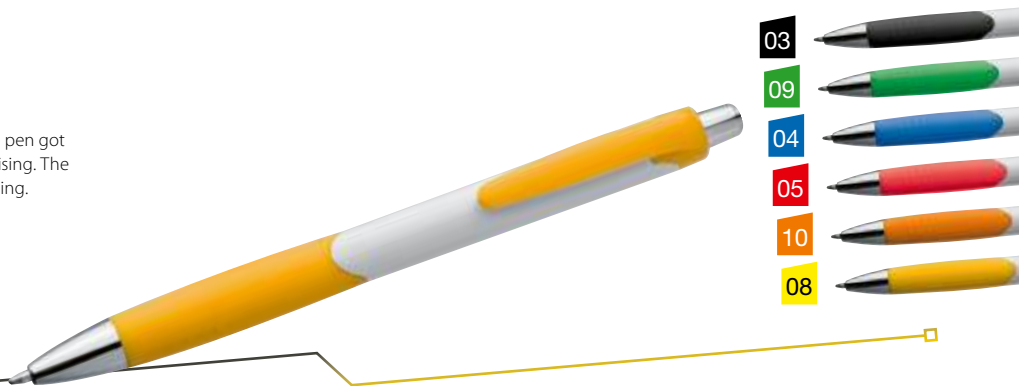

7899

Plastic ball pen Mao

Not just black and white! This colourful ball pen got lots of space for your multicoloured advertising. The grip zone is made for a nice and easy handling.

Size: 13,8 x ø 0,7 cm

Print size: 4 x 0,6 cm

Method of printing: T1,UV