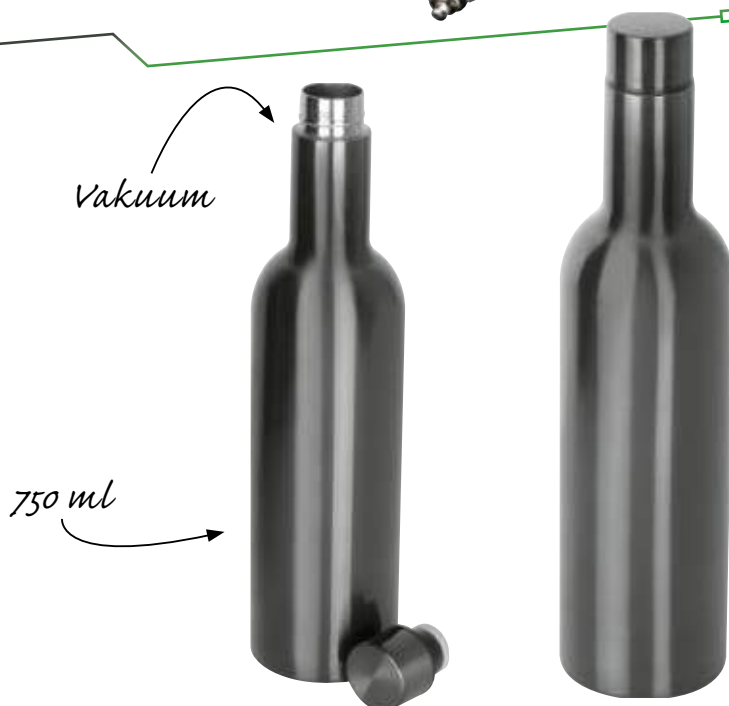

Thermal flask Montalcino

Elegant double-walled vacuum flask made of stainless steel, its contents remain warm for hours.

Size: $\varnothing$ 7,8 x 31,5 cm

Print size: 4 x 4 cm

Method of printing: G2