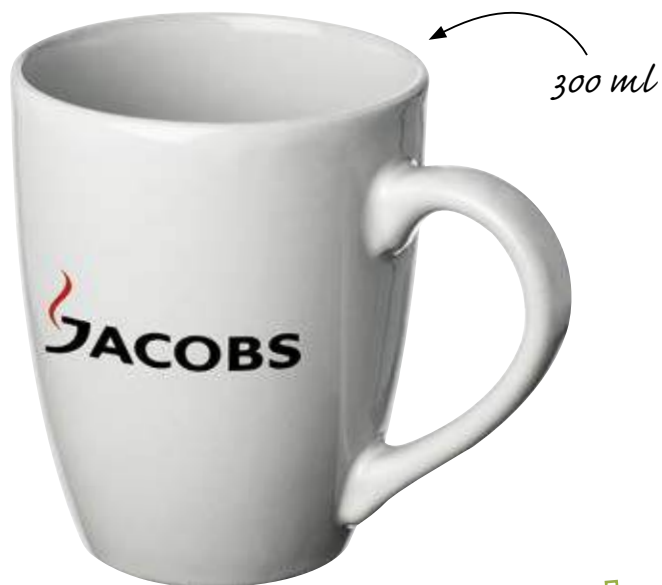

3444

Tea bag holder El Salto

Tea bag holder made of transparently frosted plastic - provides not only space for the used tea bag, but also for cookies, sugar cubes or sweetening when serving tea.

Size: 5,5 × 2,7 × 4,5 cm

Print size: 3 × 3 cm

Method of printing: T2

0481

Coffee mug Antwerpen

Nice shaped ceramic mug . Capacity 300ml.

Size: 12,3 × 8,6 × 10,5 cm

Print size: 4 × 4 cm

Method of printing: M,T3

7888

Ceramic mug Monza

One for all! Classic ceramic mug with 300 ml capacity.

Size: ø 8,2 × 9,8 cm

Print size: 4 × 3 cm

Method of printing: M,T3