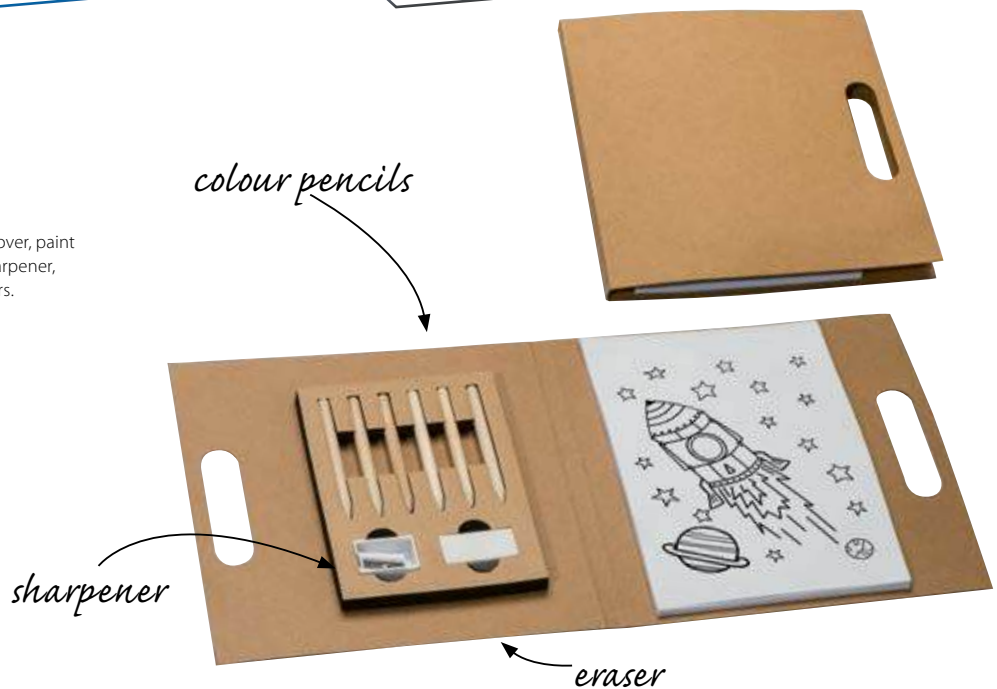

0493

Kids coloring book with colored pencils Forio

Coloring book folder with recycled cover, paint block (30 sheets), carrying holder, sharpener, eraser and crayons in 6 different colors.
Size: 21 x 20,5 x 1 cm
Print size: 5 x 5 cm
Method of printing: T2,VM