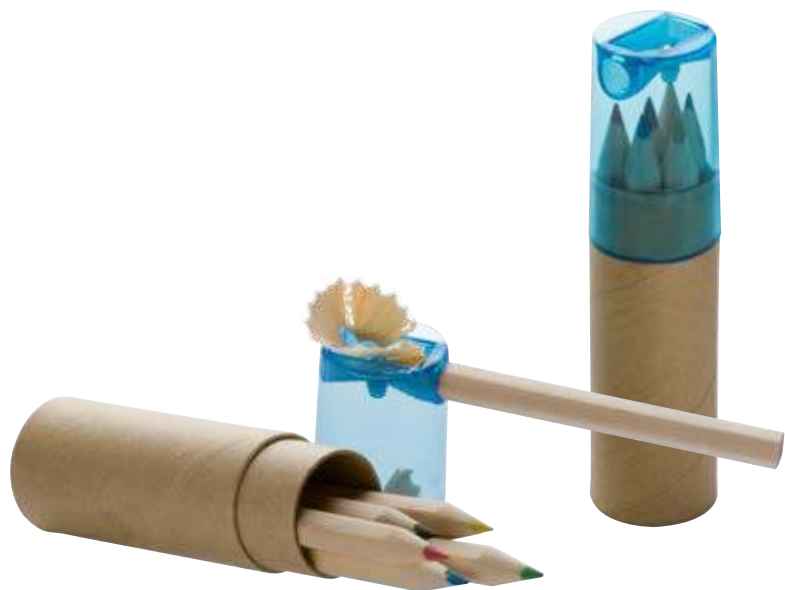

Method of printing: T1

1125

Drawing set for kids Little Picasso

Painting set including 10 colored pencils, plastic ruler (15 cm), plastic sharpener and various pre-printed motifs for coloring.

Size: 18 × 7,5 × 0,8 cm